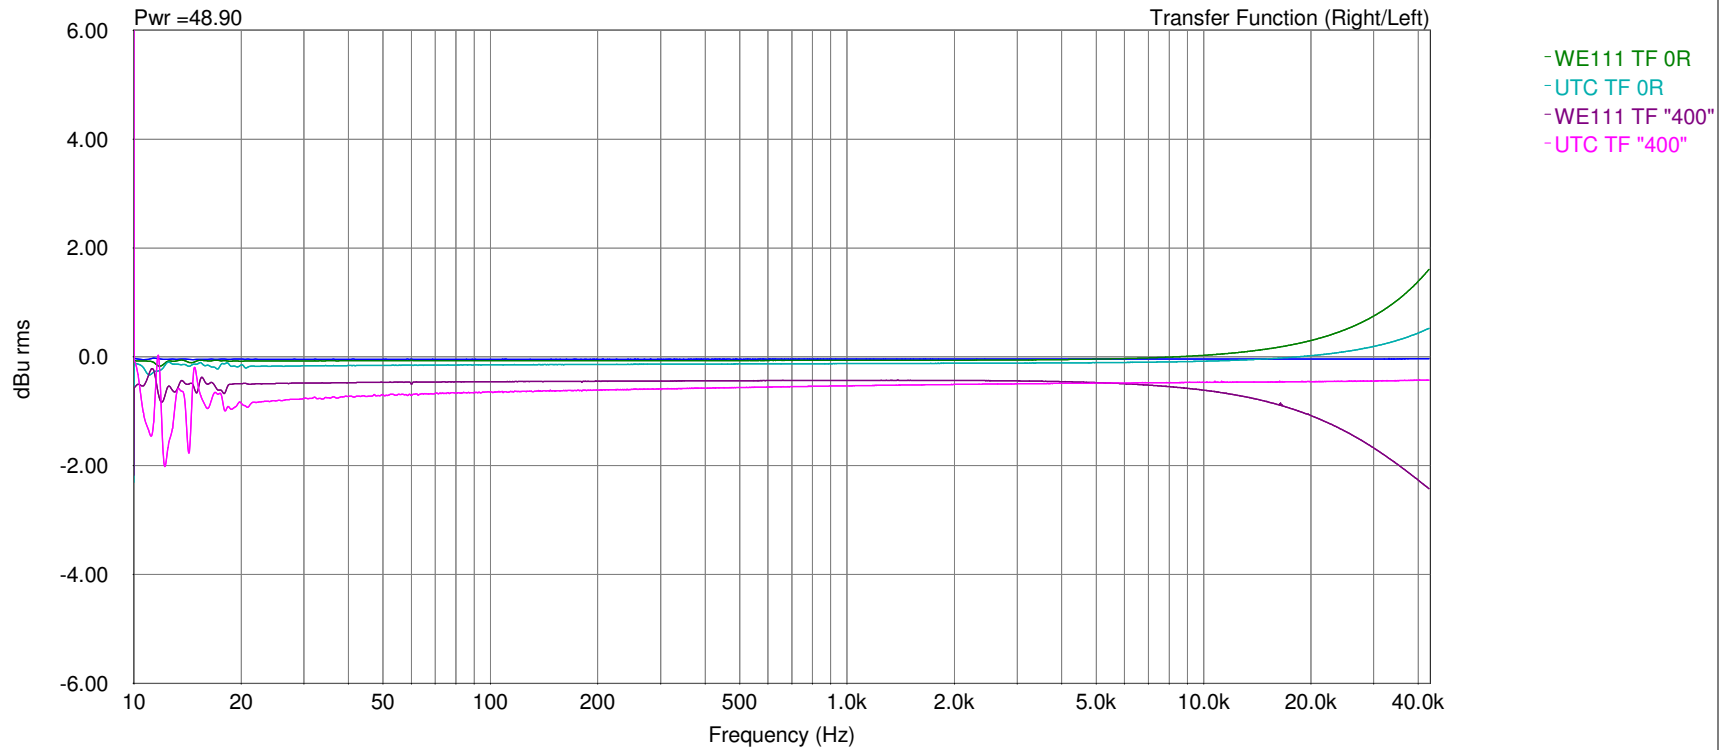

Transfer Function - Right versus Left Channel

Transformers Freq Resp

Printed By: SpectraPLUS-SC Sound Card Edition

Sampling Rate: 96000

FFT size: 262144

Averaging: 50

Window: Hanning

Licensed To: Bob Katz

Sat Aug 12 20:03:08 2023

Freq. responses (listed from top trace to bottom trace)

Green: WE111 Direct (no R in series)

Blue: UTC A20 Direct (no R in series)

Magenta: UTC A20 Dialpot R set to 400 rotation

Brown: WE111 Dialpot R set to 400 rotation