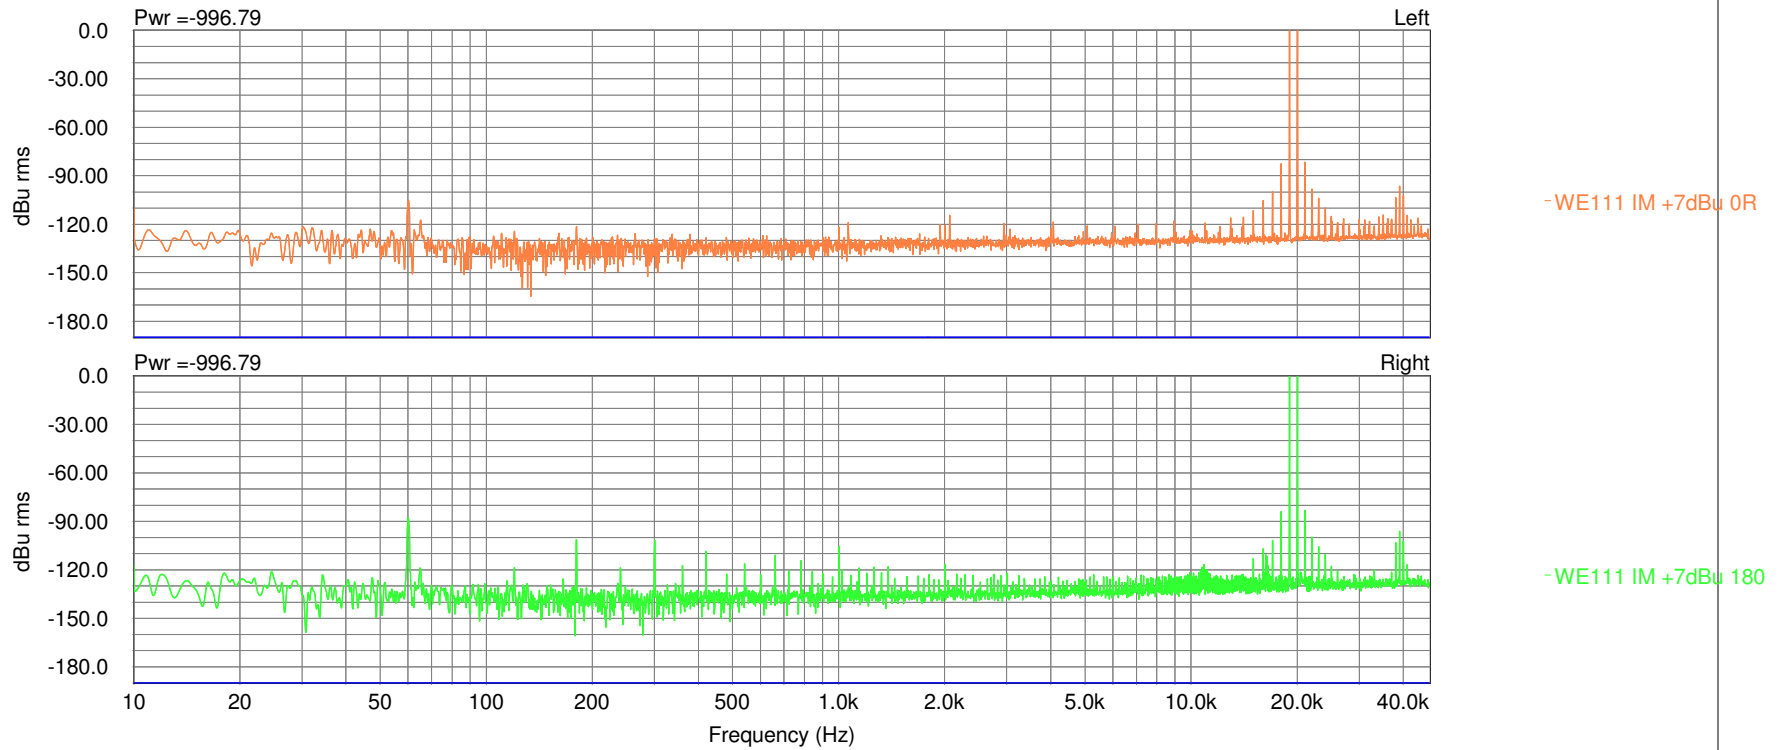

Both Left and Right Channels  
Sampling Rate: 96000  
FFT size: 262144  
Averaging: 1  
Window: Hanning

WE111 IM 19-20 kHz +7 dBu

Printed By: SpectraPLUS-SC Sound Card Edition  
Licensed To: Bob Katz  
Fri Aug 11 16:33:22 2023

Top: Direct  
Bottom: Series R 180 turns counting dial