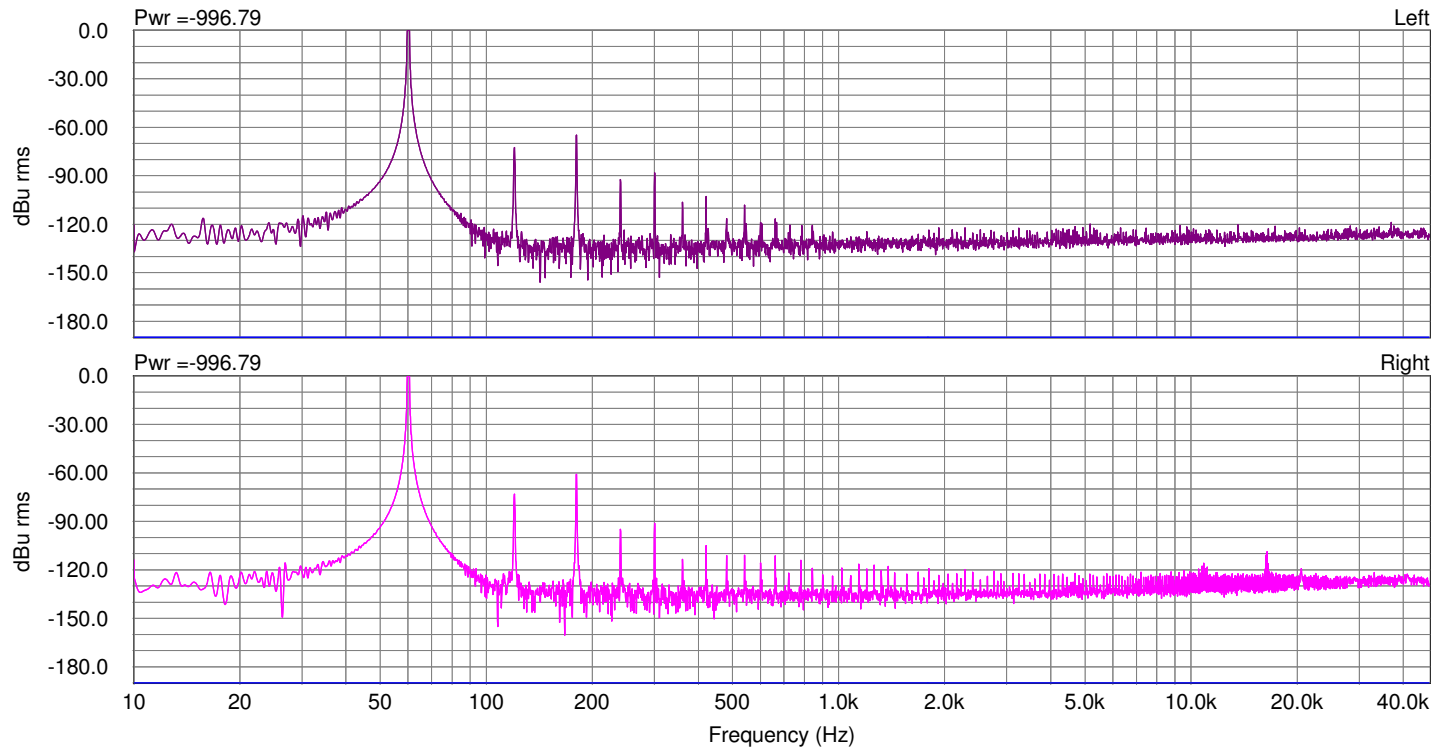

Both Left and Right Channels
Sampling Rate: 96000
FFT size: 262144
Averaging: 1
Window: Hanning

UTC A20 + 10 dBu

Printed By: SpectraPLUS-SC Sound Card Edition
Licensed To: Bob Katz
Fri Aug 11 16:28:30 2023

-UTCA20 60 Hz +10 dBu 0R

-UTCA20 60Hz +10dBu 280

Top: Direct
Bottom: Series R, turns counting dial @ 280 out of 1000