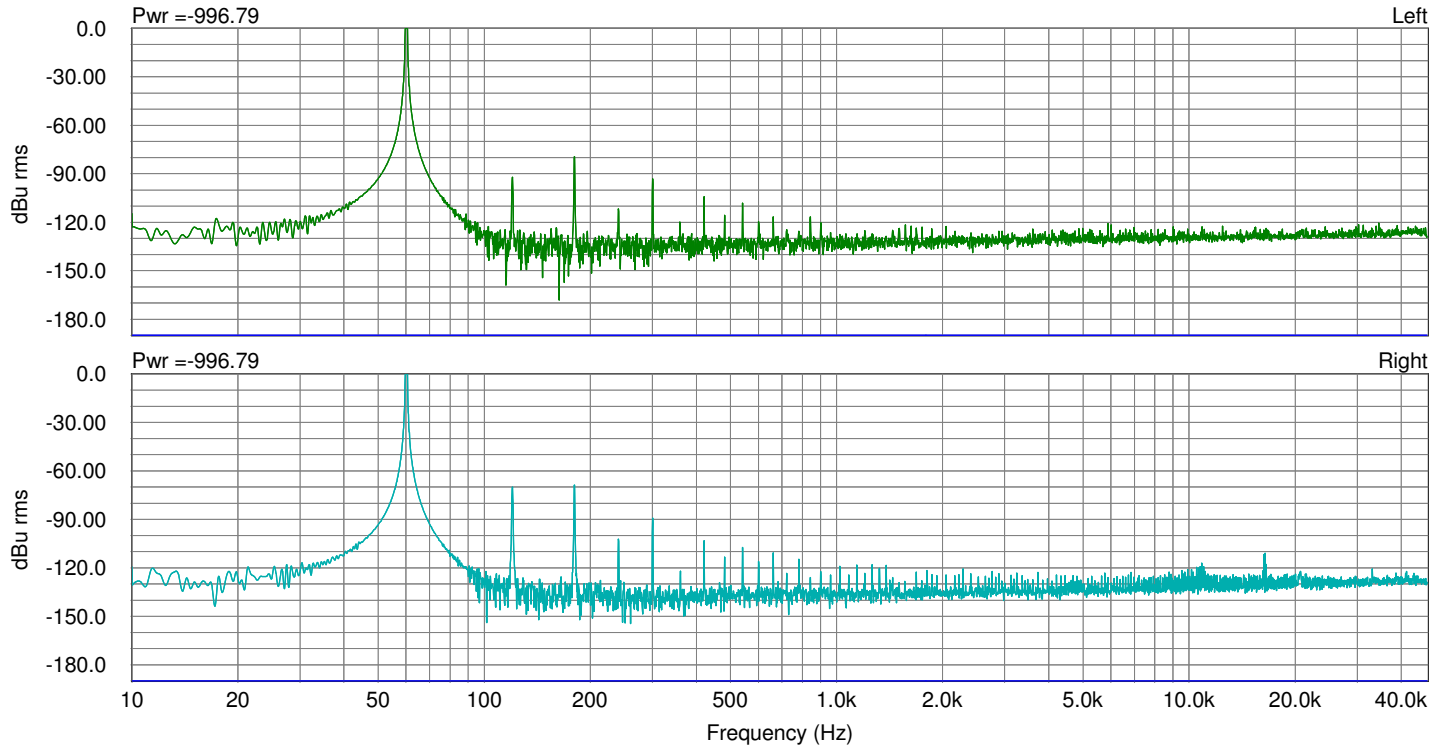

Both Left and Right Channels
Sampling Rate: 96000
FFT size: 262144
Averaging: 1
Window: Hanning

WE 111 + 10 dBu

Printed By: SpectraPLUS-SC Sound Card Edition
Licensed To: Bob Katz
Fri Aug 11 16:26:09 2023

-WE111 60 Hz +10 dBu 0R

-WE111 60Hz +10dBu 280

Top: Direct
Bottom: Series R, turns counting dial @ 200 out of 1000