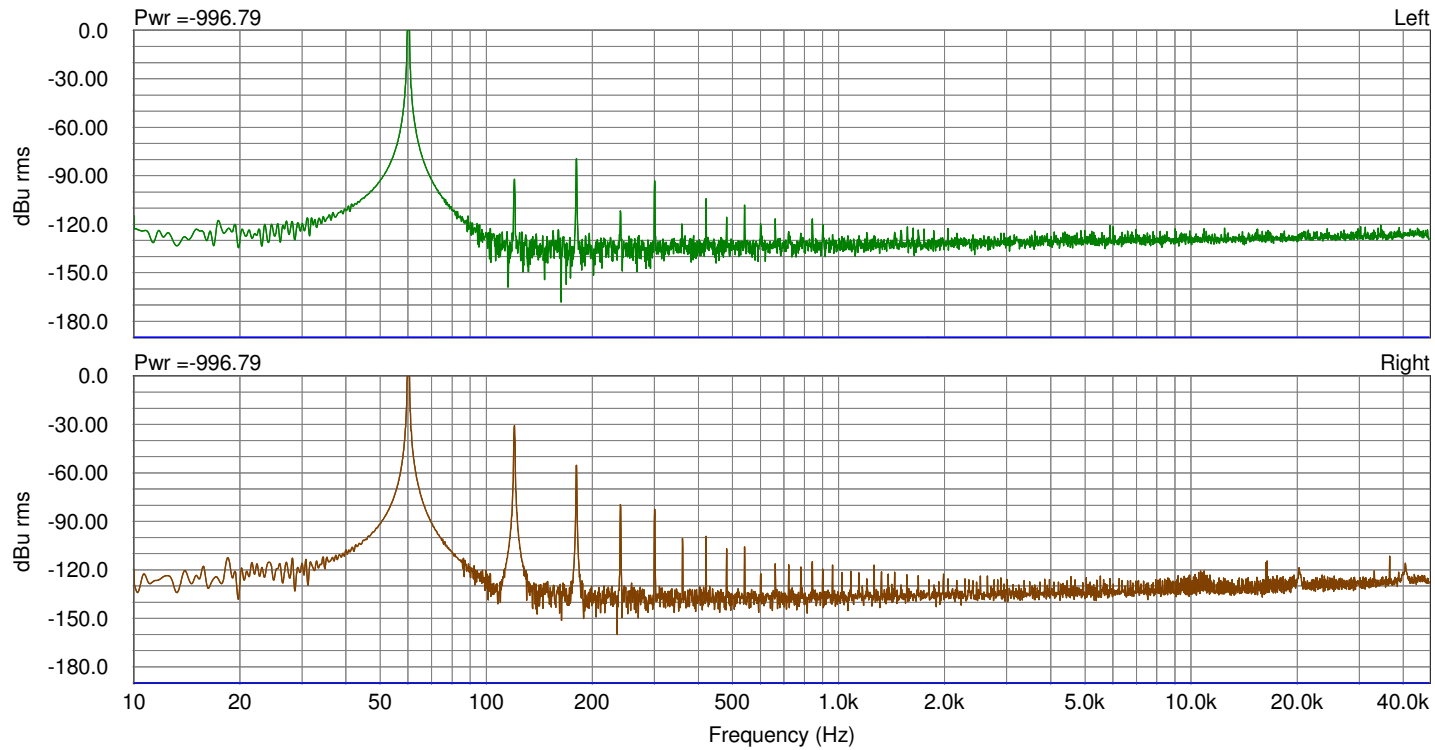

Both Left and Right Channels
Sampling Rate: 96000
FFT size: 262144
Averaging: 1
Window: Hanning

WE111 60 Hz +10 dBu

Printed By: SpectraPLUS-SC Sound Card Edition
Licensed To: Bob Katz
Fri Aug 11 16:30:44 2023

-WE111 60 Hz +10 dBu 0R

-WE111 60Hz +10dBu DC

Top: Direct
Bottom: DC injection, minimum current