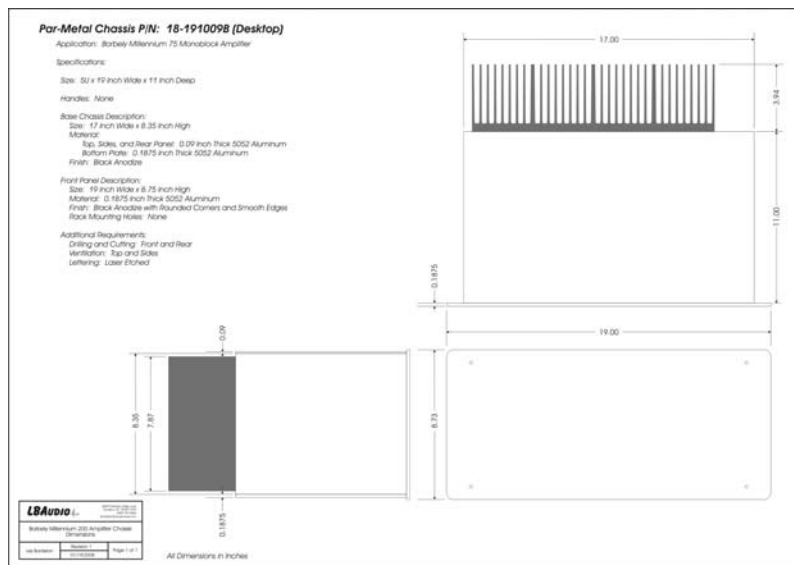

Millennium 200 Class-AB Power Amplifier

Courtesy of Les Bordelon, LBAudio, California

Description:

Based on Borbely Audio Kits

EB-201/168 Driver

EB-117/400 (EB-2000/115) Output

EB-903/237 Power Supply

150 Watts Class AB (30 Watts Class A)

1 balanced XLR and 1 unbalanced RCA input

Custom Chassis – Black or Silver Anodized Finish – Lettered

Choice of connectors, wiring, switches and controls

Custom Made Transformers

Prices for assembled and checked out units start at $8000.00

(Other assembly/pricing options available)

Photos (See Millennium 75 photos):

Millennium 200 Class AB Monoblock Amplifier Layout